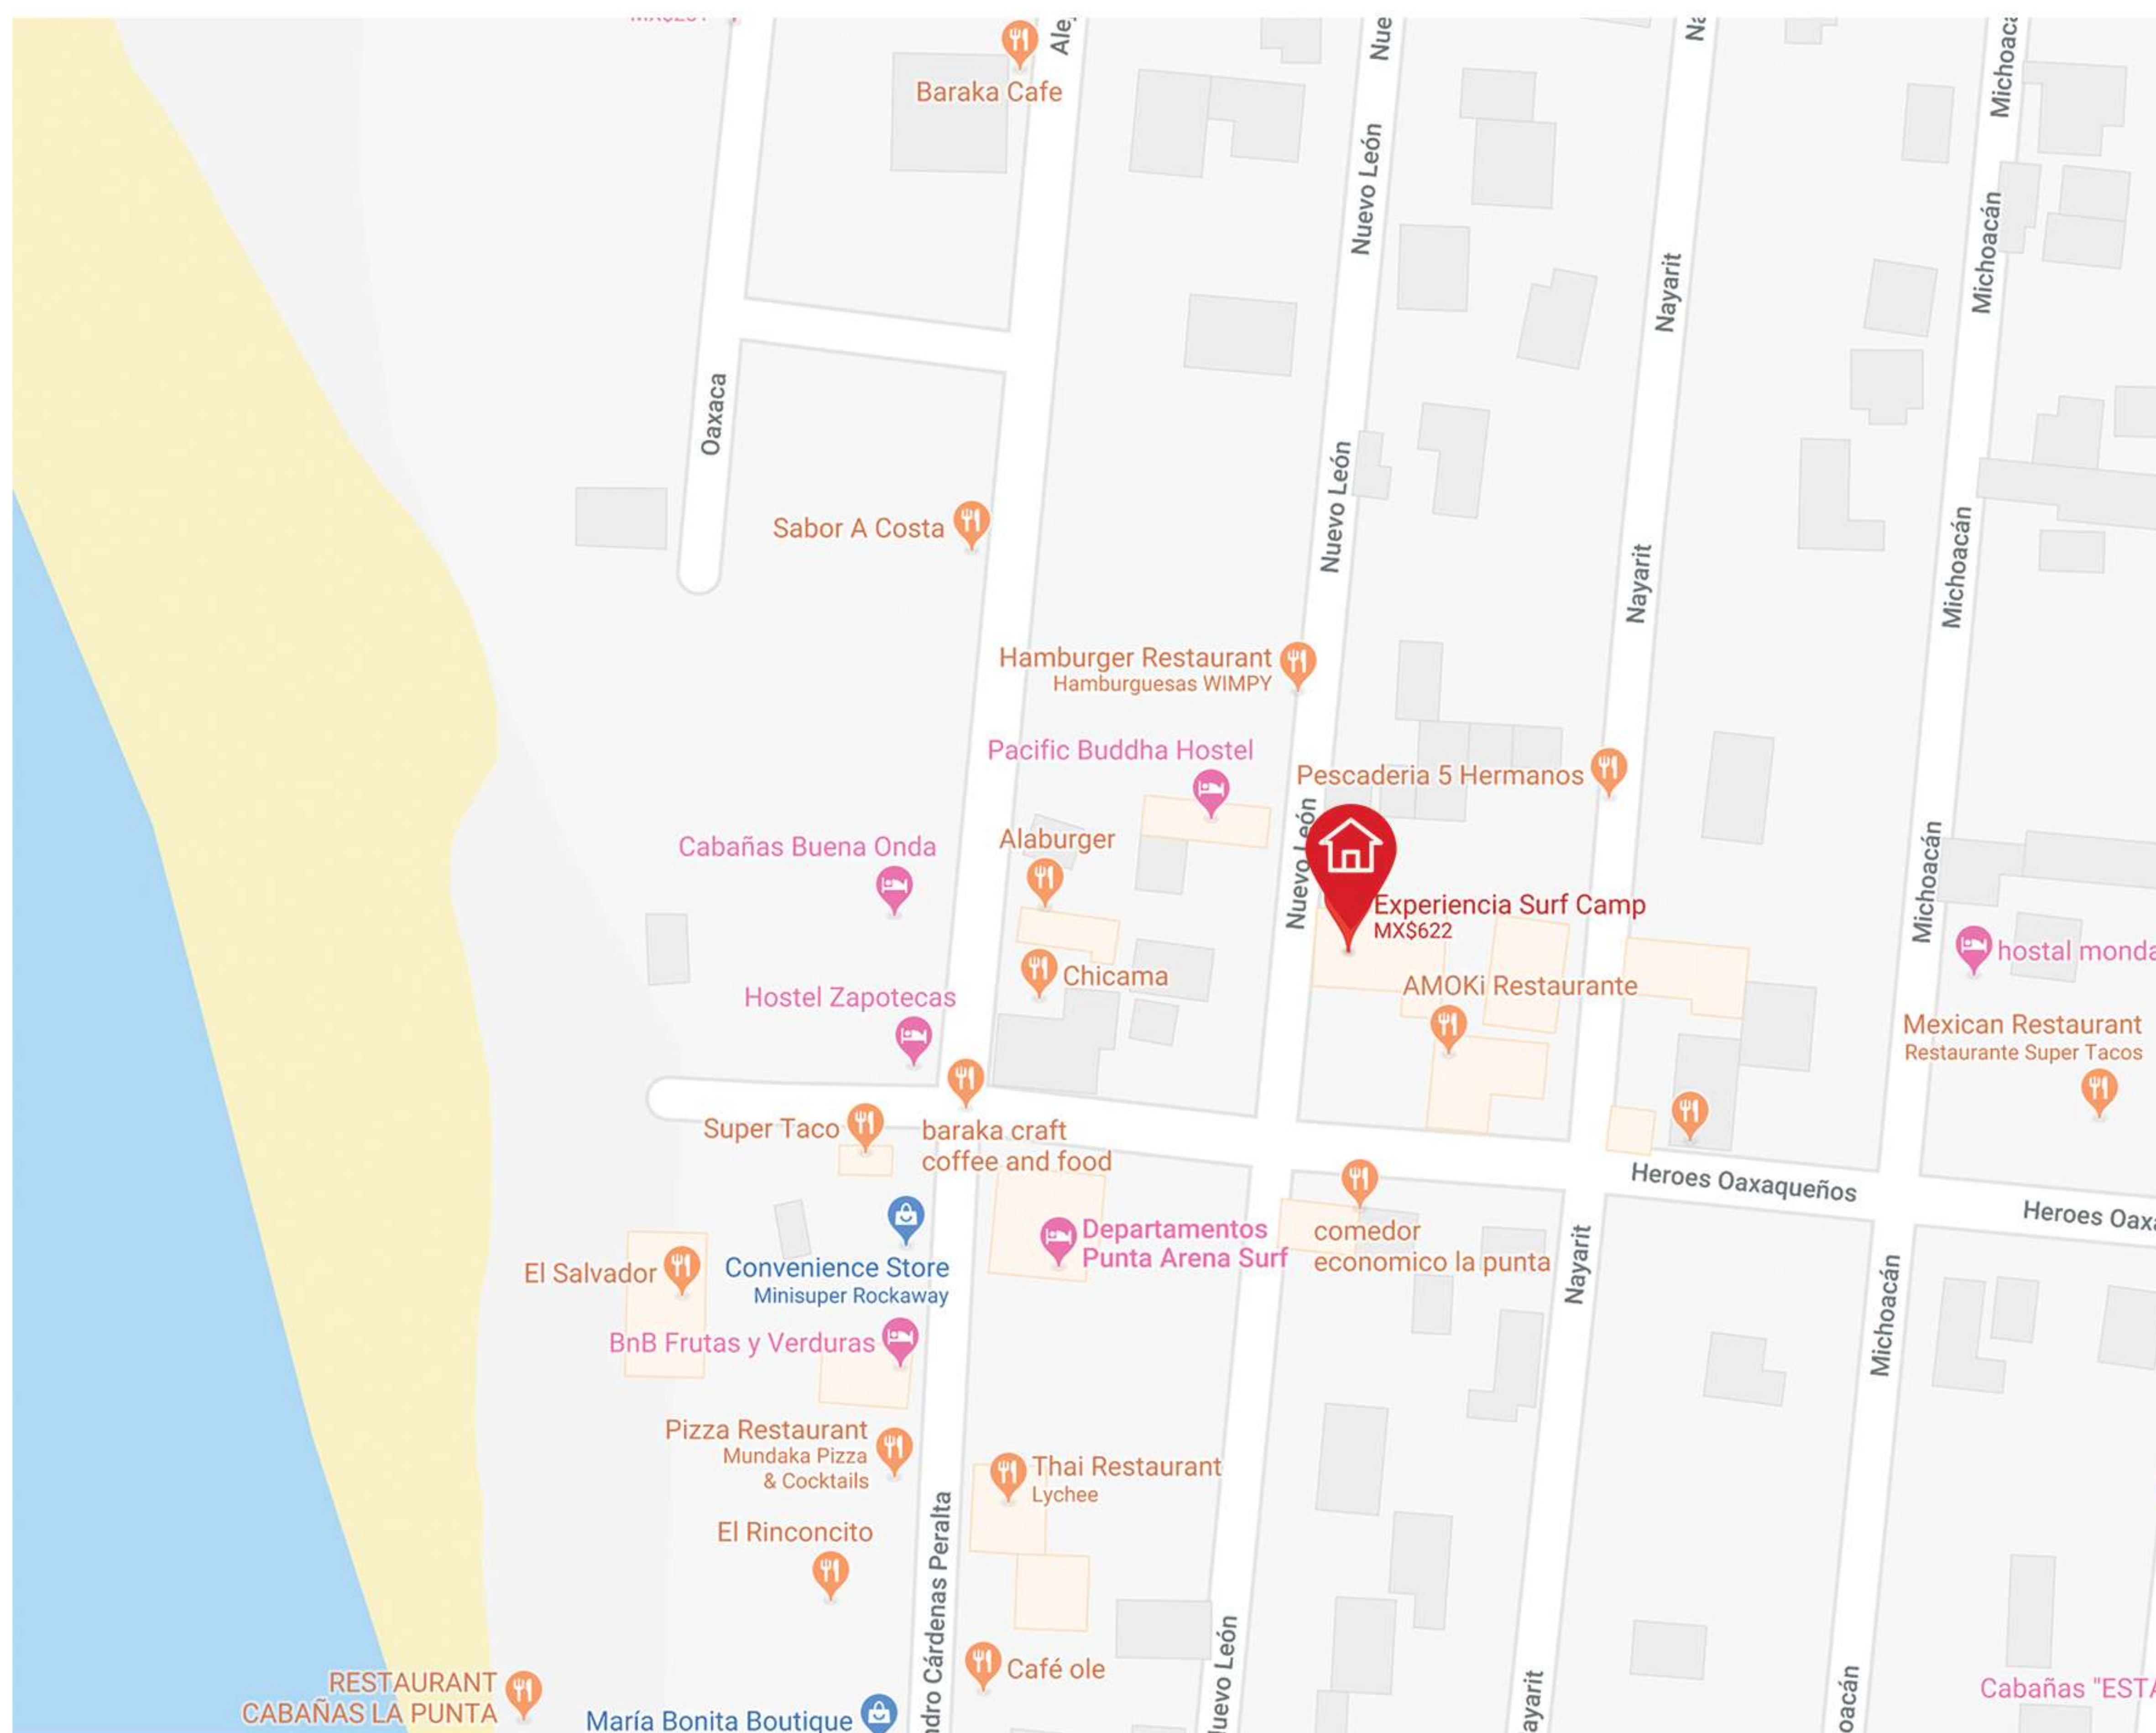

HOUSING LOCATION

Full Map:
www.experienciamexico.mx/housing-map

SEE YOU SOON !

24 hr Emergency Numbers
7:00 to 19:00 +52 (1) 954 119 7817
19:00 to 7:00 +52 (1) 954 588 41 52